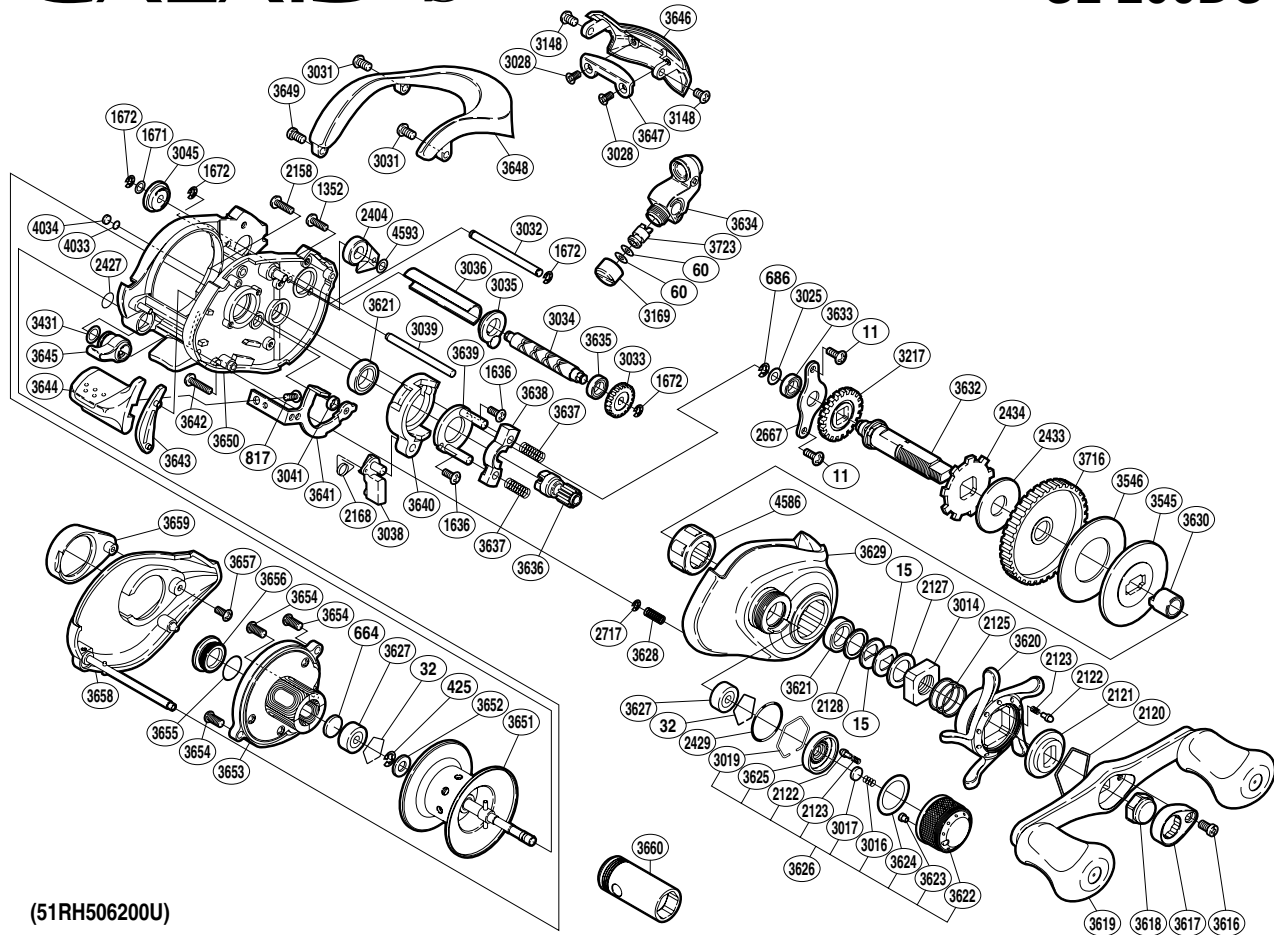

SHIMANO

CALAIS S A-RB

CL-200DC

(51RH506200U)

Part No.	Description	Part No.	Description	Part No.	Description
BNT0011	Screw	BNT3031	Screw	BNT3635	Ball Bearing
BNT0015	Drag Spring Washer	BNT3032	Line Guard	BNT3636	Pinion Gear
BNT0032	Bearing Retainer	BNT3033	Idle Gear	BNT3637	Yoke Spring
BNT0060	Spacer	BNT3034	Worm Shaft	BNT3638	Yoke
BNT0425	E Lock	BNT3035	Worm Bushing A	BNT3639	Clutch Cam Retainer
BNT0664	Spacer B	BNT3036	Level Wind Guard	BNT3640	Clutch Cam
BNT0686	E Lock	BNT3038	Clutch Pawl	BNT3641	Clutch Plate
BNT0817	Screw	BNT3039	Level Wind Guide	BNT3642	Screw
BNT1352	Screw	BNT3041	Clutch Plate Shaft Support	BNT3643	Clutch Bar Guide B
BNT1636	Screw	BNT3045	Worm Bushing B	BNT3644	Quick-Fire II Clutch Bar
BNT1671	Washer	BNT3148	Screw	BNT3645	Side Plate Cam Lever
BNT1672	E Lock	BNT3169	Pawl Cap	BNT3646	Level Wind Protector
BNT2120	Click Plate Retainer	BNT3217	Idle Gear	BNT3647	Line Guard Retainer
BNT2121	Star Drag Click	BNT3431	Washer	BNT3648	Thumb Rest
BNT2122	Click Pin	BNT3545	Key Washer	BNT3649	Screw
BNT2123	Click Spring	BNT3546	Drag Washer	BNT3650	One-Piece Frame
BNT2125	Star Drag Spring	BNT3616	Screw	BNT3651	Spool Assembly
BNT2127	Star Drag Spacer	BNT3617	Handle Nut Plate	BNT3652	Magnetic Plate
BNT2128	Bearing Washer	BNT3618	Handle Nut	BNT3653	Digital Control Assembly
BNT2158	Screw	BNT3619	Handle Assembly	BNT3654	Screw
BNT2168	Clutch Pawl Spring	BNT3620	Star Drag	BNT3655	O Ring
BNT2404	Anti-Reverse Pawl	BNT3621	Ball Bearing	BNT3656	Oil Cap
BNT2427	O Ring	BNT3622	Cast Control Cap	BNT3657	Screw
BNT2429	O Ring	BNT3623	Cast Control Cap Retainer	BNT3658	Left Side Plate
BNT2433	Drag Washer	BNT3624	Retainer Sheet	BNT3659	BR Retainer
BNT2434	Anti-Reverse Ratchet	BNT3625	Cast Control Click Plate	BNT3716	Drive Gear
BNT2667	Drive Shaft Retainer	BNT3626	Cast Control Cap Assembly	BNT3723	Line Guide Pawl
BNT2717	E Lock	BNT3627	Ball Bearing	BNT4033	Washer
BNT3014	Star Drag Nut	BNT3628	Side Plate Spring	BNT4034	Anti-Thrust Washer
BNT3016	Spool Tension Spring	BNT3629	Right Side Plate	BNT4586	Roller Clutch Bearing
BNT3017	Cast Control Spacer	BNT3630	Roller Clutch Inner Tube	BNT4593	Washer
BNT3019	Cast Control Click Holder	BNT3632	Drive Shaft		
BNT3025	Washer	BNT3633	Ball Bearing		
BNT3028	Screw	BNT3634	Line Guide	BNT3660	Wrench (accessory)